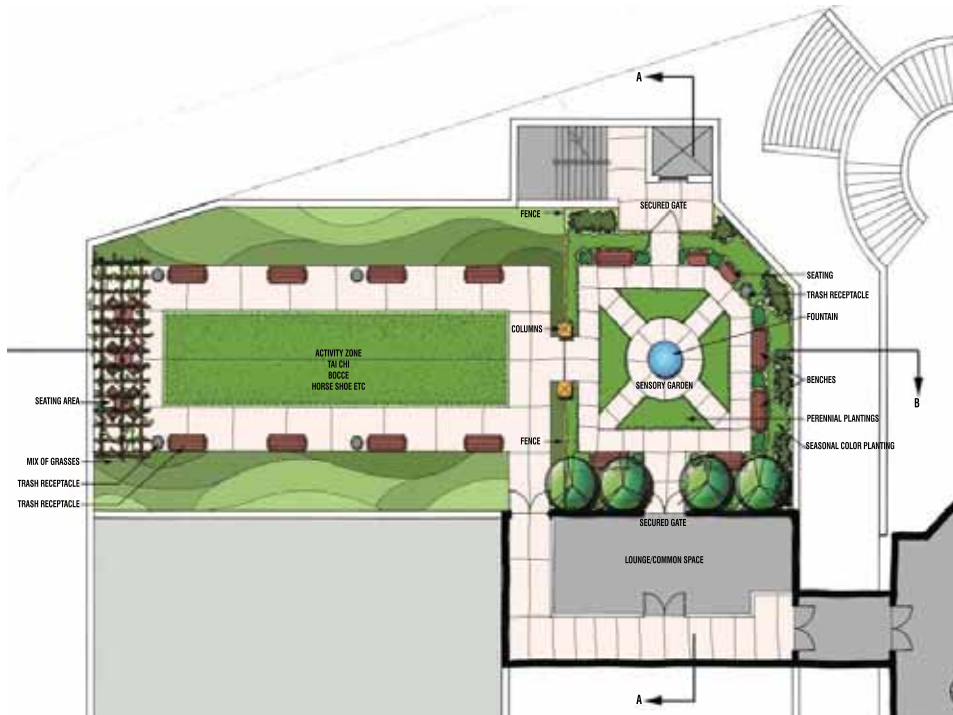

# ST. PATRICK'S HOME

Bronx, New York

CLIENT: ST. PATRICK'S HOME

SIZE: 2 ACRES

SERVICES: MASTER PLANNING  
LANDSCAPE ARCHITECTURE

STATUS: PLANNING - COMPLETE

Bringing together family and friends in a safe and comfortable environment. Landscape plan for gardens and public spaces to be developed on top of a new parking structure. The plan focused on creating secured passive and active spaces for residents and visitors. Particular attention was paid to sun angles and view corridors both to and from the gardens and garage building.